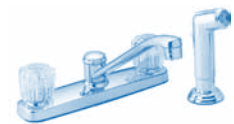

8" Two Handle

1. **#PRO4110**
2. Acrylic handles
   - With CP spray
   - 9" one piece tubular spout