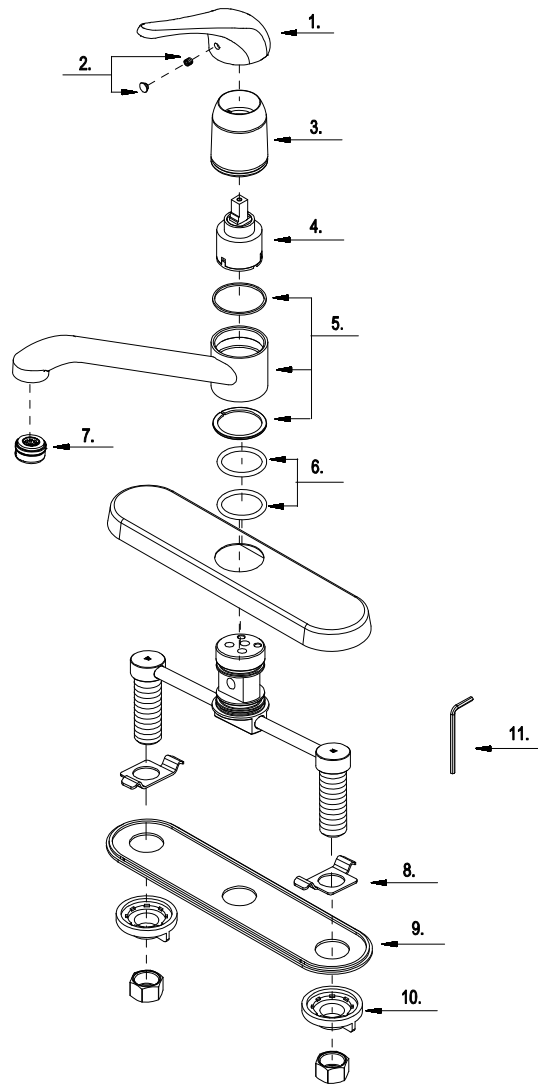

### FEATURES:

- Solid brass/copper waterways
- Fits 8" center holes
- Ceramic Disc cartridge
- ½" 14 NPSM Inlet
- 9" Elliptic spout
- Metal lever handle
- 100% factory pressure tested

## PRODUCT SPECIFICATION DIAGRAM

## EXPLODED DRAWING

**PRO3101IPS**

**PARTS LISTING**

<b>No.</b>	<b>Part Name</b>	<b>Part No.</b>
1	Metal Handle	A029075
2	Index Button-Cold/Hot	A66D569
3	Trim Cap	A103133
4	Ceramic Disc Cartridge	A507348N
5	Spout Set	A666278W
6	O-Ring Set( $\Phi$ 1-1/4" ID * $\Phi$ 1-1/2" OD)	A608220
7	Aerator	A500548N
8	Washer	A120261ZN
9	Putty Plate	A011003
10	Lock Nut Set	A504023
11	Hex Wrench(H2.5 * 19 mm L * 53 mm L)	A031000NI