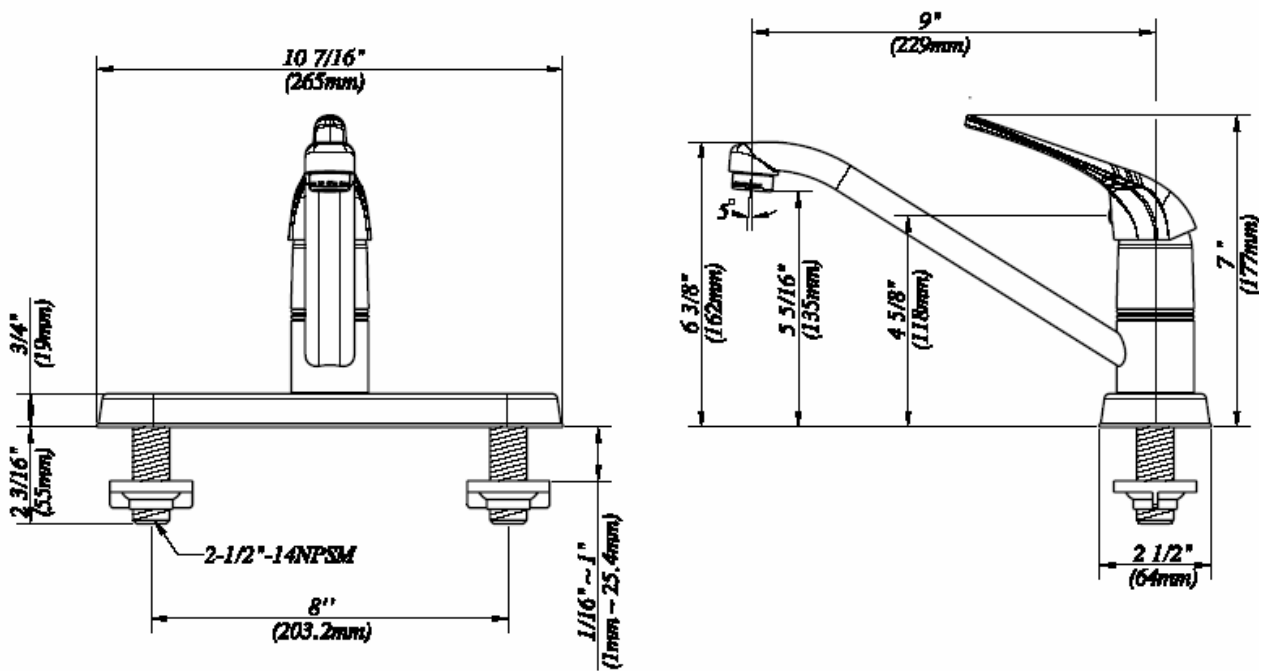

PRO3101IPS

PRODUCT SPECIFICATION DIAGRAM