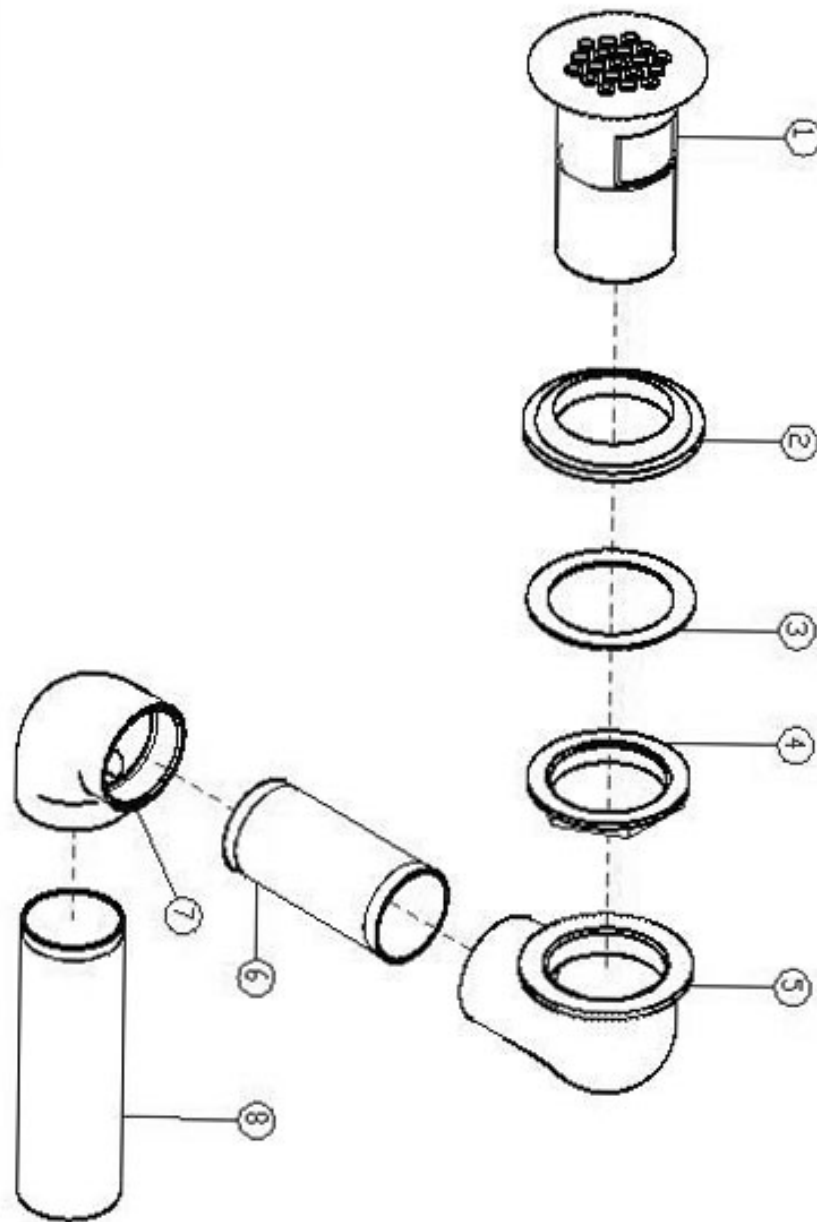

Brass Recessed Drain PRO17GWC

FEATURES:

- Solid brass waterways
- Compatible any lavatory faucet
- Lifetime warranty
- 17 gage tail piece
- 100% ISO9001 certified factory tested before shipment

APPLICABLE STANDARDS/CODES:

Specified model meets or exceeds the following:

- ANSI/ASME A112.18.1
- CSA B125
- IAPMO/UPC

AVAILABLE FINISHES:

- CP = Polished Chrome

SPECIFIED MODEL:

Model	Description	Finish
PRO17GWC	Brass recessed drain with 17 gage tail piece	CP

PRO17GWC

PRODUCT SPECIFICATION DIAGRAM

PRO17GWC

EXPLODED DRAWING

PRO17GWC

PARTS LISTING

No.	Name	Parts No.	Finish	Material	Qty
1	Pop-up body	123158	CP	GBR-002	1
2	Seal	010671		NBR	1
3	Washer	013653		Paper Washer	1
4	Lock nut	009885	CP	GBR-002	1
5	Adapter	039978	CP	GBR-002	1
6	Brass pipe	043138	CP	GBR-004	1
7	Adapter	039977	CP	GBR-002	1
8	Brass pipe	043137	CP	GBR-004	1