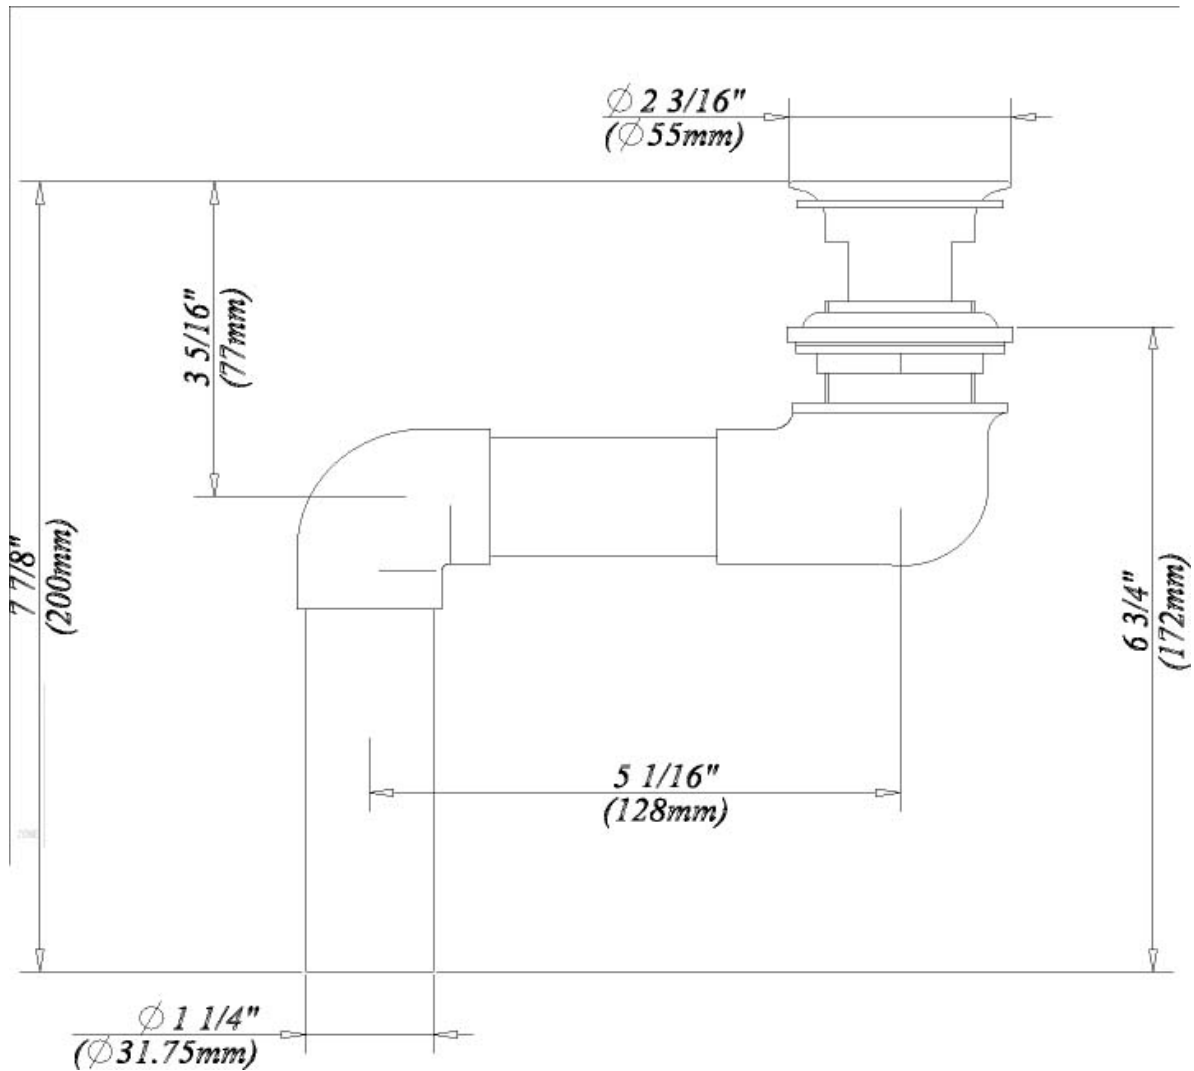

Brass Recessed Drain PRO17GWC

FEATURES:

- Solid brass waterways
- Compatible any lavatory faucet
- Lifetime warranty
- 17 gage tail piece
- 100% ISO9001 certified factory tested before shipment

APPLICABLE STANDARDS/CODES:

Specified model meets or exceeds the following:

- ANSI/ASME A112.18.1
- CSA B125
- IAPMO/UPC

AVAILABLE FINISHES:

- CP = Polished Chrome

SPECIFIED MODEL:

Model	Description	Finish
PRO17GWC	Brass recessed drain with 17 gage tail piece	CP

PRO17GWC

PRODUCT SPECIFICATION DIAGRAM

PRO17GWC

EXPLODED DRAWING

PRO17GWC

PARTS LISTING

No.	Name	Parts No.	Finish	Material	Qty
1	Pop-up body	123158	CP	GBR-002	1
2	Seal	010671		NBR	1
3	Washer	013653		Paper Washer	1
4	Lock nut	009885	CP	GBR-002	1
5	Adapter	039978	CP	GBR-002	1
6	Brass pipe	043138	CP	GBR-004	1
7	Adapter	039977	CP	GBR-002	1
8	Brass pipe	043137	CP	GBR-004	1